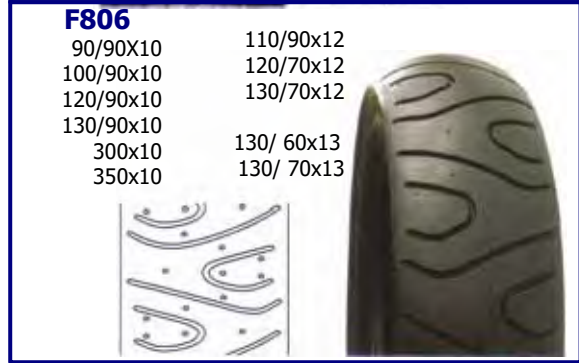

55-FORTUNE SCOOTER TYRES

Size	Part No.	Pattern			
8					
300x8	5508-300-928TT	F928	TT	F*R	
400x8	5508-400-871TT	F871	TT	F*R	
10					
90/ 90x10	5510-0909-806	F806	TL	F*R	
100/ 90x10	5510-1009-806	F806	TL	F*R	
120/ 90x10	5510-1209-806	F806	TL	F*R	
130/ 90x10	5510-1309-806	F806	TL	F*R	
300x10	5510-300-806	F806	TL	F*R	
350x10	5510-350-806	F806	TL	F*R	
12					
110/ 70x12	5512-1107-930F	F930F	TL	F	
110/ 90x12	5512-1109-806	F806	TL	F*R	
120/ 70x12	5512-1207-806	F806	TL	R	
130/ 70x12	5512-1307-806	F806	TL	R	
130/ 70x12	5512-1307-927	F927	TL	R	
13					
130/ 60x13	5513-1306-806	F806	TL	R	
130/ 70x13	5513-1307-806	F806	TL	R	
14					
70/ 90x14	5514-0709-909	F909	TL		
120/ 70x14	5514-1207-931	F931	TL	F*R	
225x14	5514-225-877	F877	TT	F*R	
16					
80/ 80x16	5516-0808-714	F714	TL	F*R	
80/ 90x16	5516-0809-712	F712	TL	F*R	
90/ 80x16	5516-0908-960	F960	TL	F*R	
100/80x16	5516-1008-711	F711	TL	F*R	
110/ 80x16	5516-1108-914	F914	TL	F*R