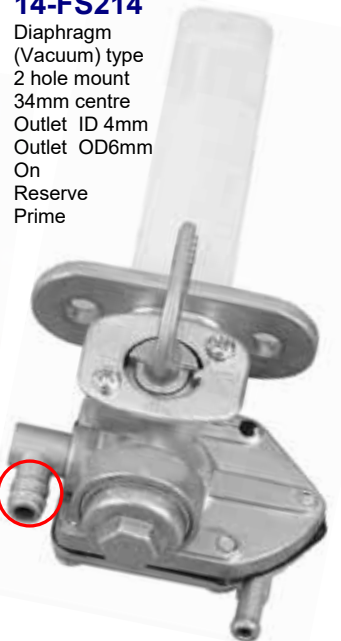

14-FS214

Diaphragm (Vacuum) type
2 hole mount
34mm centre
Outlet ID 4mm
Outlet OD 6mm
On
Reserve
Prime