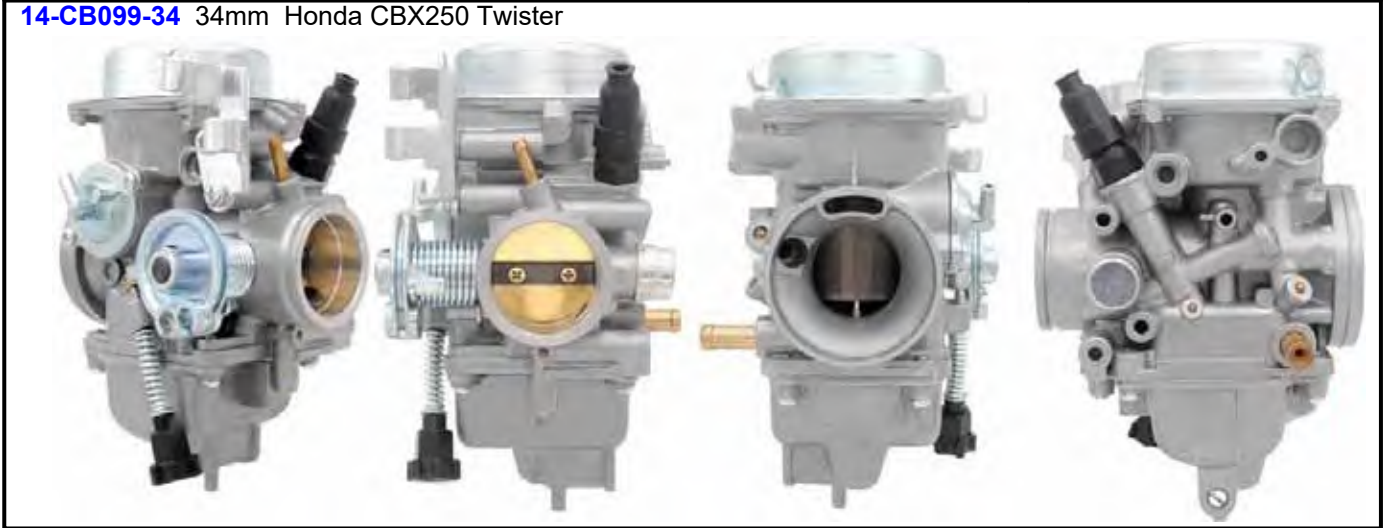

140-CARBURETTOR ASSEMBLY