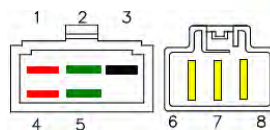

66-05-VR090 76-86mm Hole Centre
108mm x 80mm x 27mm 12V/35A 3Phase
2Plug 8Wires (3Yellow)(2Red+2Green+1Black)

Honda

Same plug fit RT074 & RT077

- 1 = Battery (+) Red
- 2 = Ground Green
- 3 = Ignition Switch
- 4 = Battery (+) Red
- 5 = Ground Green
- 6-7-8 = Power coil Yellow