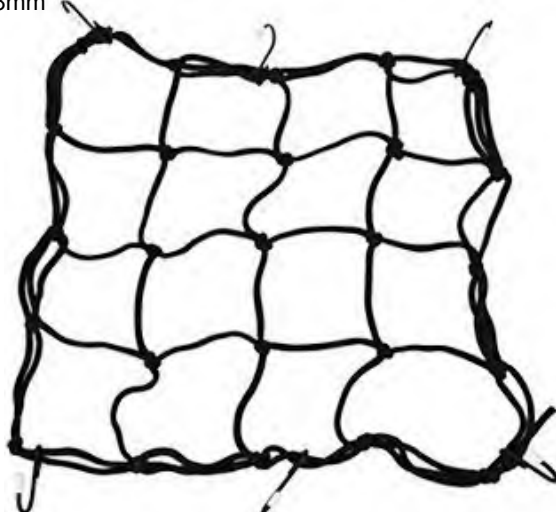

Cargo Net 38mm x 38mm

Large

*Strong 5mm elastic cord
* 6 Hooks

[789-17002](#) **Black**