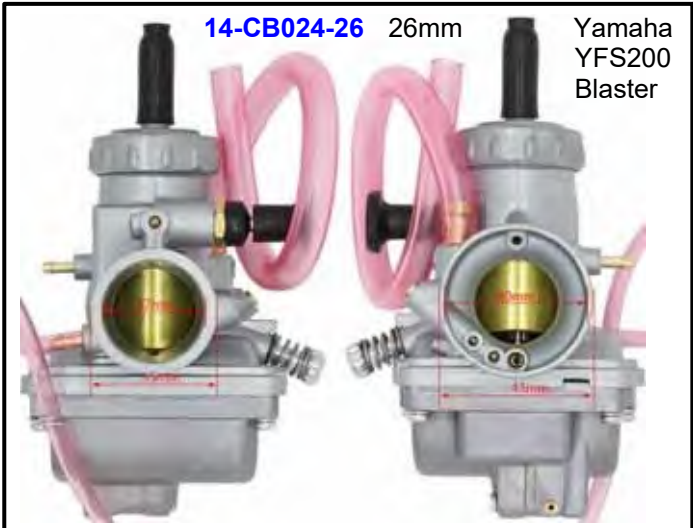

140-CARBURETTOR ASSEMBLY