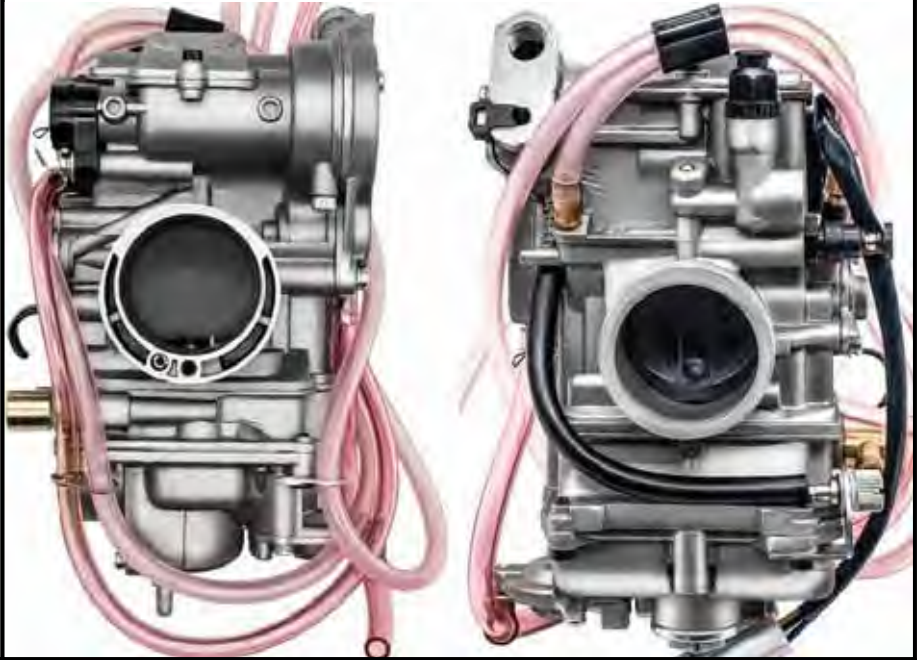

# 140-CARBURETTOR ASSEMBLY

**14-CB165-28** 28mm  
YBR125 CV Type (Diaphragm type)

**14-CB-FCR-37** 37mm  
**14-CB-FCR-39** 39mm

**14-CBG32-30** 30mm CVK  
4 Stroke 200-400cc

**14-CBG33-30** 30mm CVK  
4 Stroke 200-400cc