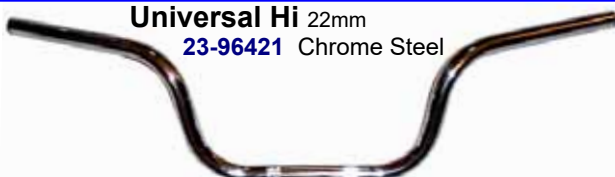

Universal Hi 22mm
23-96421 Chrome Steel