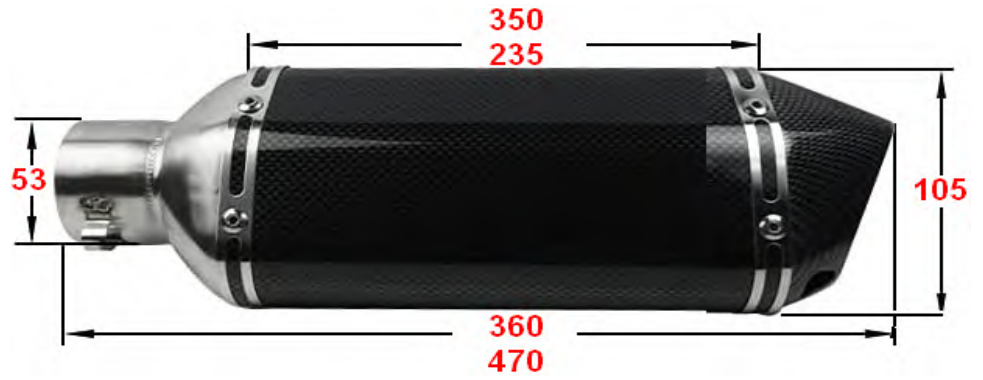

80-EXHAUST

Universal Slip-On

Slip-On Universal

Length 360mm
800-20360-BK Black
800-20360-SL Silver

Length 470mm
800-20470-BK Black
800-20470-SL Silver