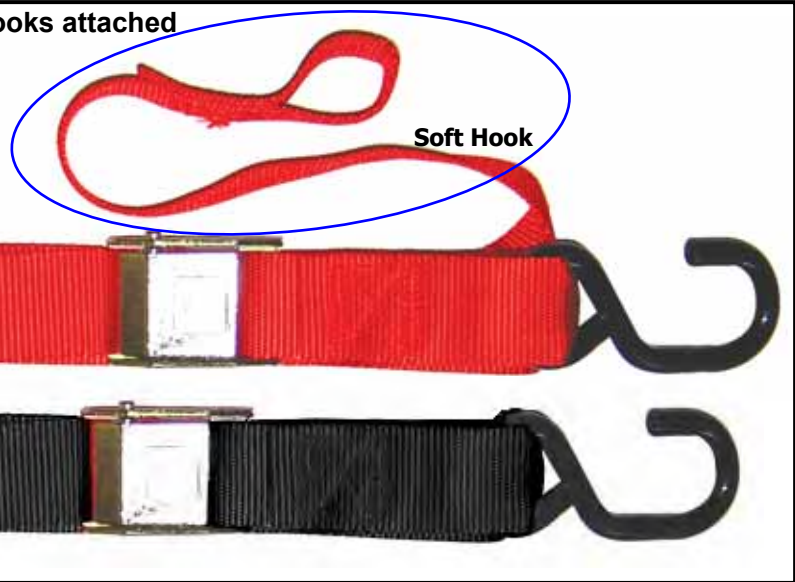

## Heavy Duty Tie Down Set -With Soft Hooks attached

1080Kg. strength  
Vinyl coated hooks.  
38mm Wide  
Soft Hooks attached for easy use.

**Black** [78-01902](#)  
**Red** [78-01904](#)